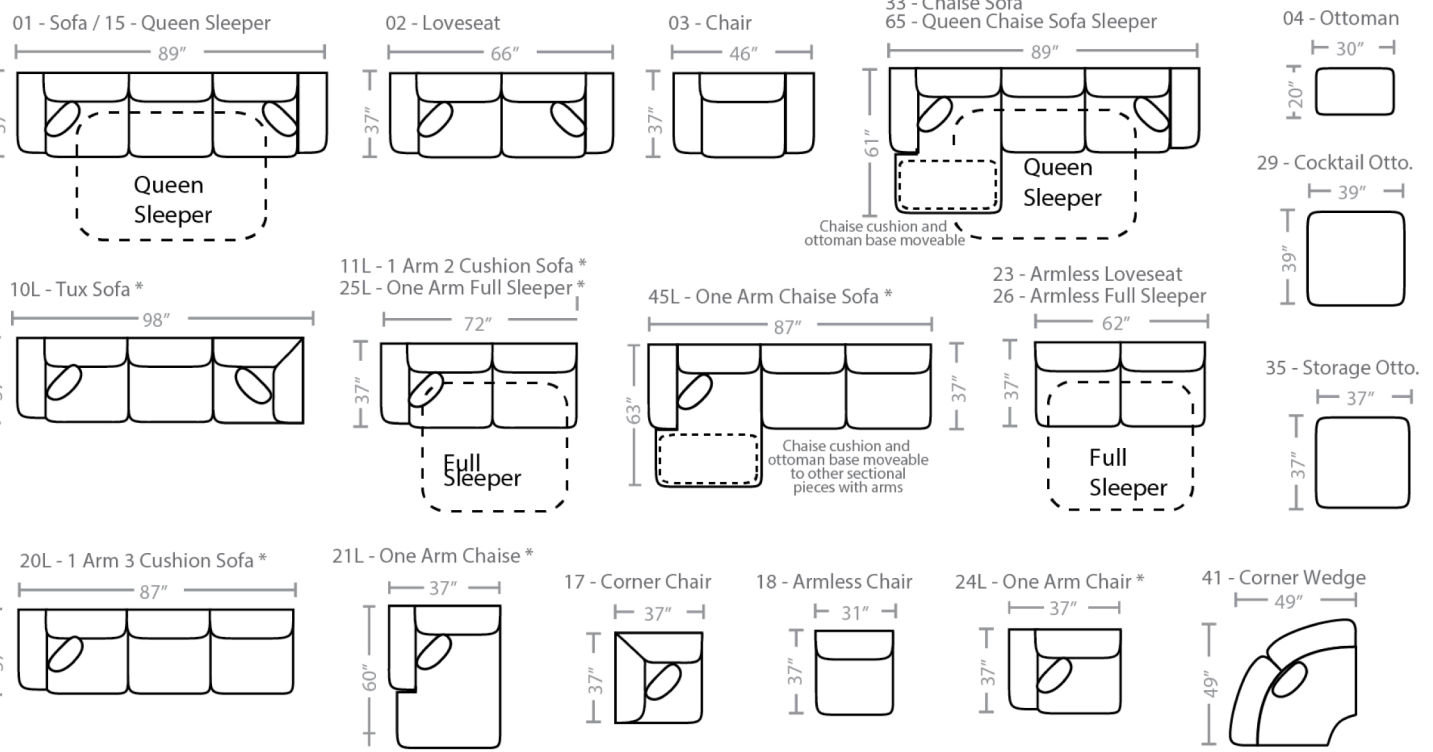

## PIECES

Sofa Height : 40" Seat Height: 21" Seat Depth: 21" Arm Height: 27"

\*Available in both Left and Right configurations

## CONFIGURATIONS